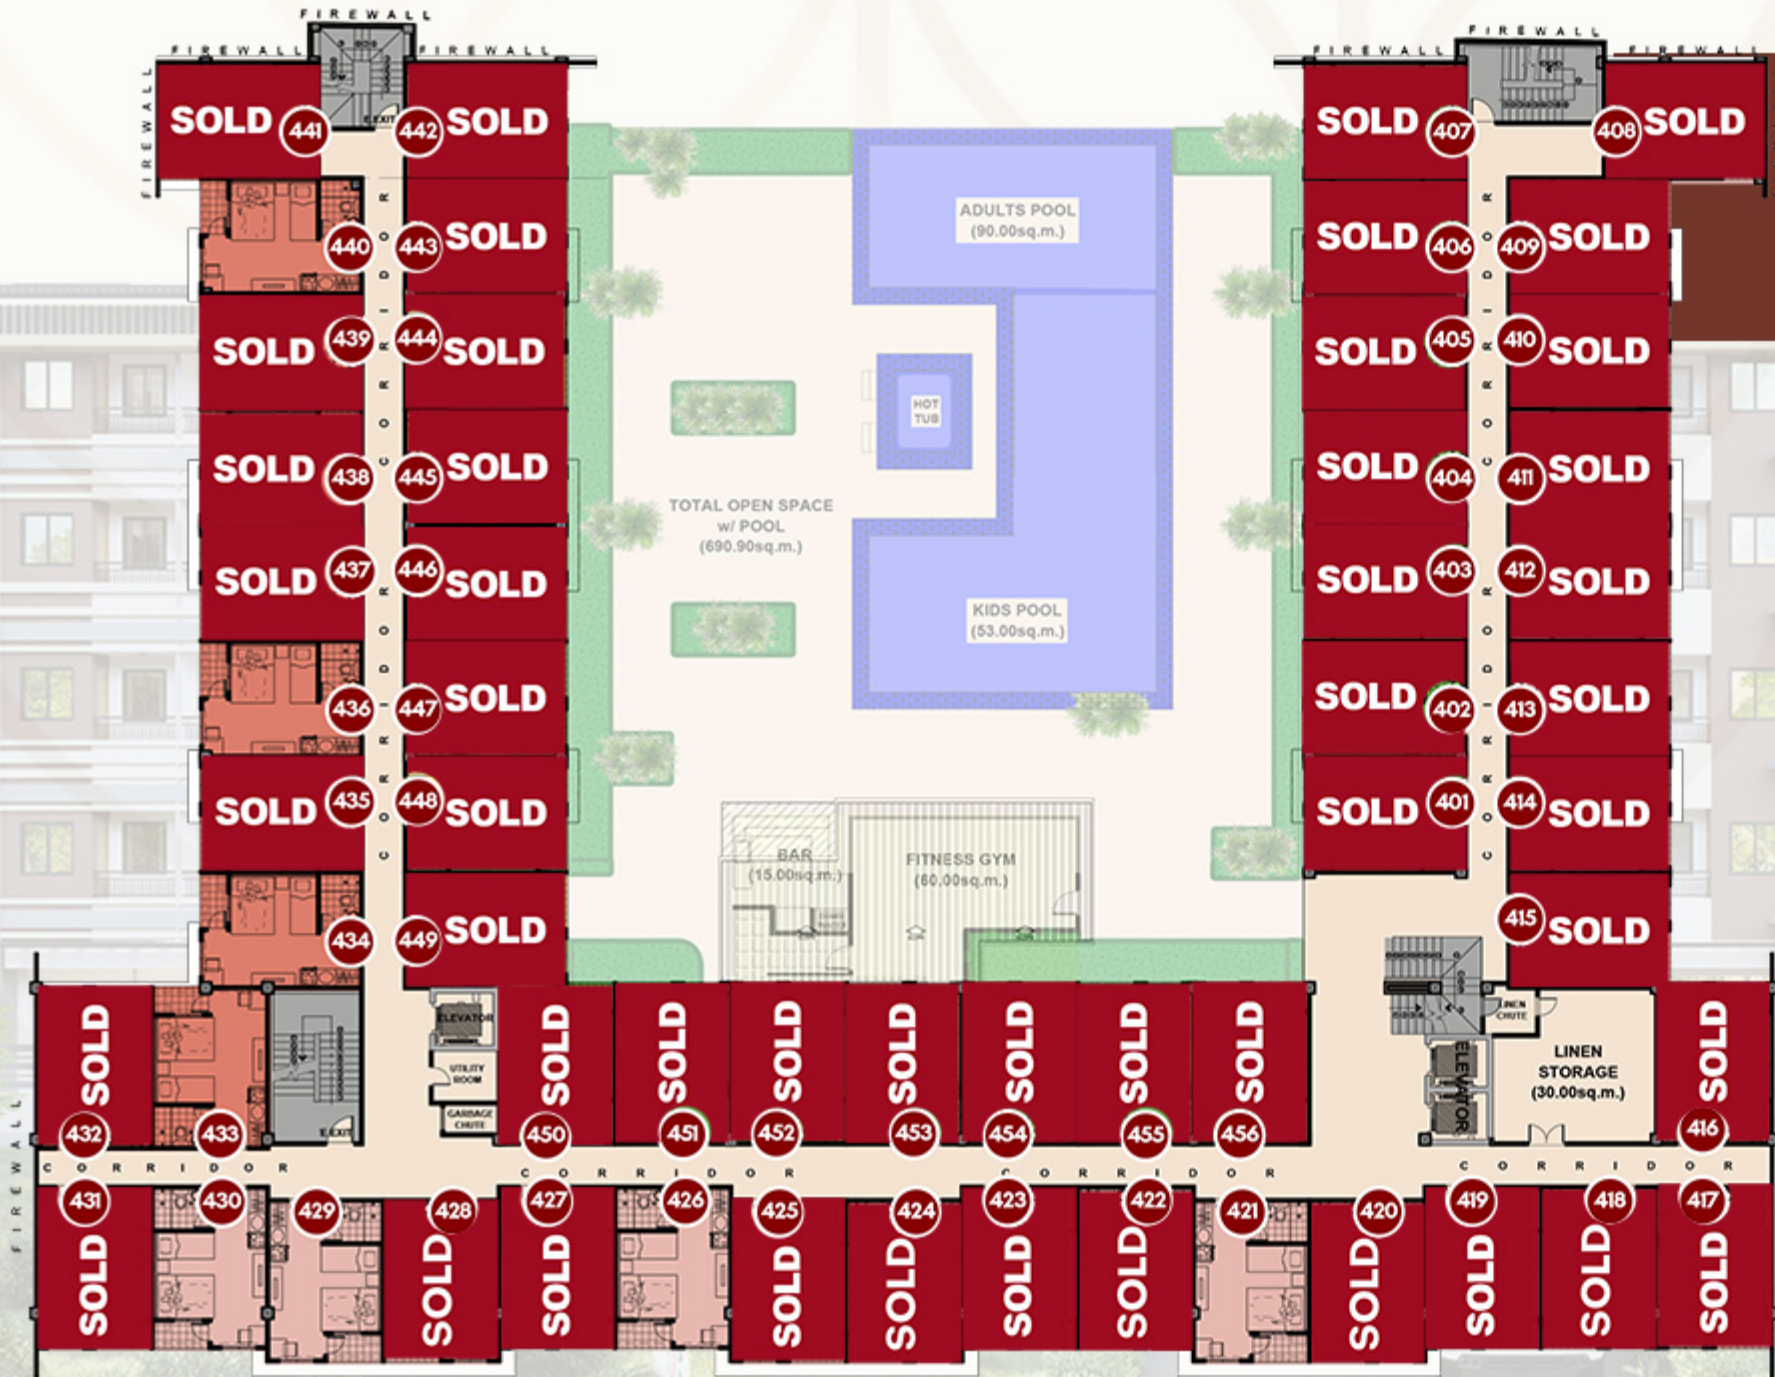

## 3<sup>rd</sup> FLOOR

- 56 Studio Type Rooms
- Utility Room
- Storage

LICENSE TO SELL NO. 07-20-073

# Availability Map

**ATHARRA**  
*Suites*  
Panglao Island

## 4<sup>th</sup> FLOOR

• 56 Studio Type Rooms • Utility Room • Storage

LICENSE TO SELL NO. 07-20-073